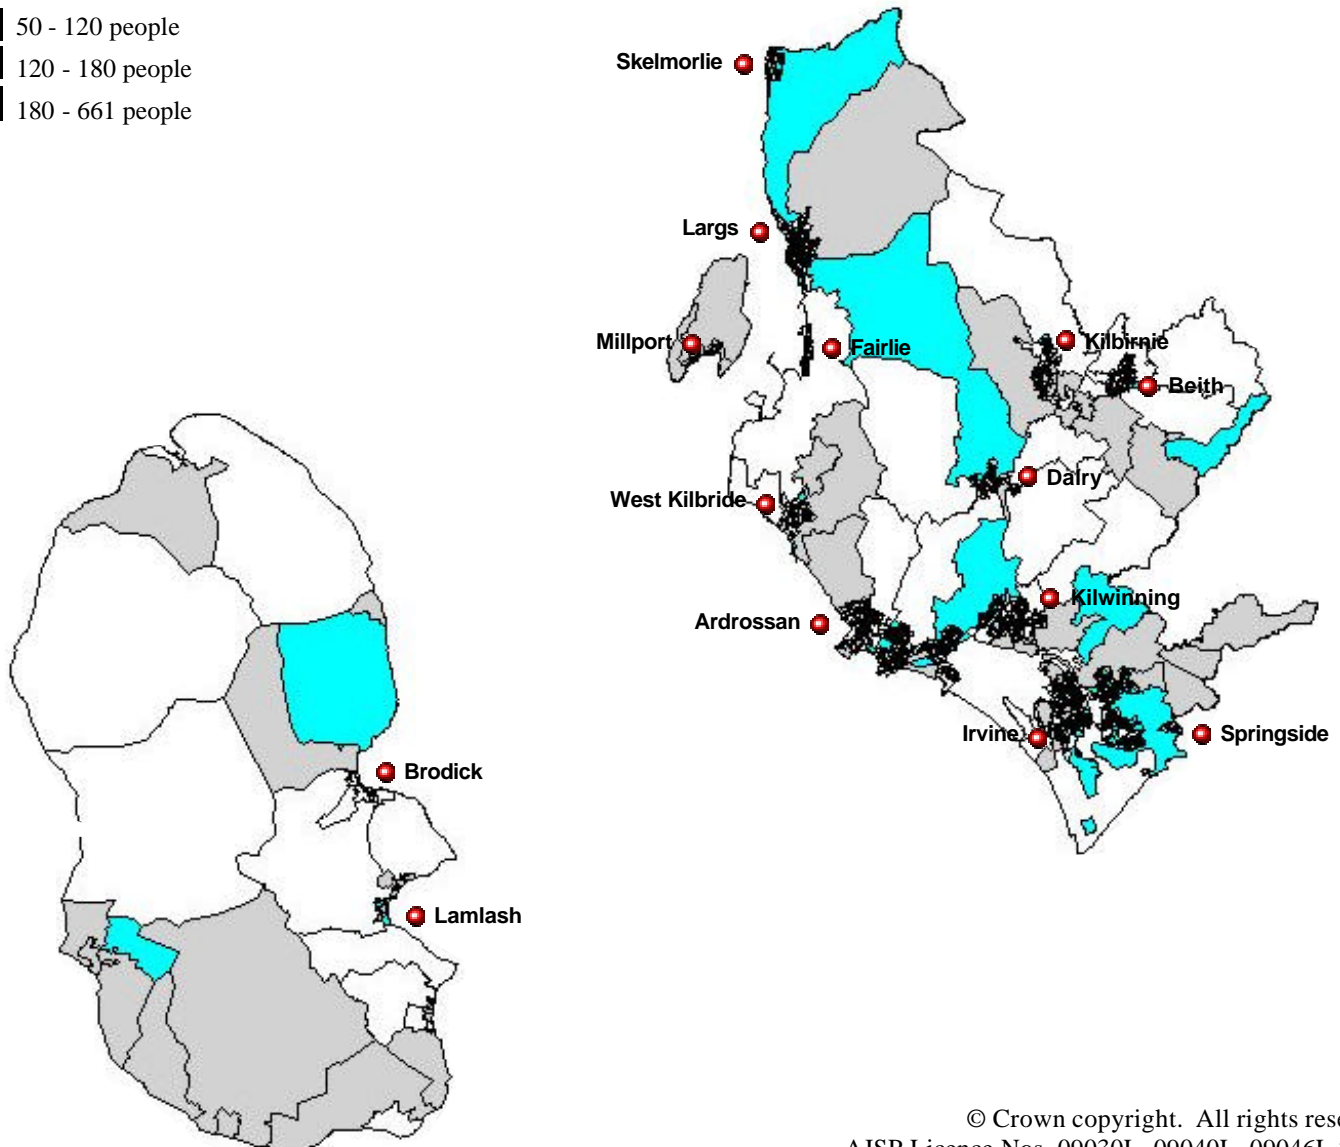

POPULATION - NORTH AYRSHIRE SETTLEMENTS

Population Density - North Ayrshire Settlements 2001

Settlement	All People	Area (Hectares)	Density (number of persons per hectare)
Ardrossan	31341	974	32.18
Beith	6346	275	23.08
Brodick	621	95	6.54
Dalry	5398	149	36.23
Fairlie	1510	74	20.41
Irvine	37242	1552	24
Kilbirnie	7280	300	24.27
Kilwinning	15908	499	31.88
Lamlash	1010	144	7.01
Largs	11241	325	34.59
Millport	1253	70	17.9
Skelmorlie	1828	94	19.45
Springside	1184	37	32
West Kilbride	4393	173	25.39
Total	129014	4916	26.24

Population Density - North Ayrshire 2001

- 50 - 120 people
- 120 - 180 people
- 180 - 661 people

© Crown copyright. All rights reserved.
 AJSP Licence Nos. 09030L, 09040L, 09046L 2004.

Source: General Register Office for Scotland 2001